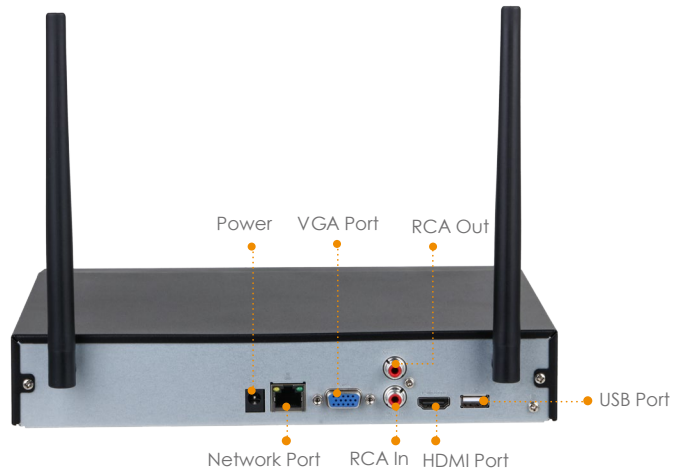

Imou

Wireless security system

4 Channel Wi-Fi NVR With 4 Bullet Lite Cameras

Wireless Security System is featured with wireless transmission and automatic pairing technology to save you the trouble of wiring and complicated operation. With the built-in 1TB HDD, you don't need an additional purchase and installation. Simply enjoy the 7x24h 1080P FHD surveillance!

Dual Antenna Wi-Fi Connection

IEEE802.11 b/g/n(2.4GHz), transmission 100m/328ft (open field)

Automatic Pairing

Automatic Pairing within 120 seconds after booting

Alarm Notication

Sends instant motion-activated alerts to your mobile phone

Bullet Lite

Wireless Recorder

Specifications

Camera

Camera

Image Sensor	1/2.7" 2Megapixel Progressive CMOS
Resolution	2MP(1920 x 1080)
Night Vision	30m(98ft) Distance
Field of View	114.6°(H), 62.3°(V), 135°(D)

Video & Audio

Video Compression	H.265/H.264
Frame Rate	Up to 25/30fps
Mic	Built-in Mic

Network

Ethernet	1 x 100Mbps Ethernet Port
Wi-Fi	IEEE802.11b/g/n, 50m Open Field

Auxiliary Interface

Micro SD Card	Support, up to 128GB
Reset	Reset Button