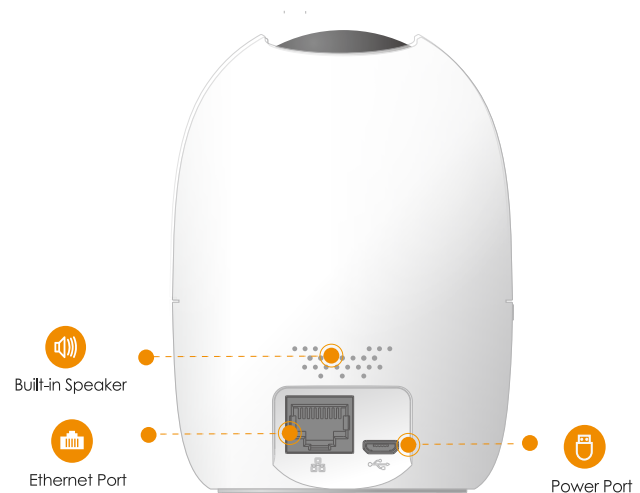

Back View

Specifications

Camera

1/3" Progressive CMOS
4MP (2560 x 1440)
Night Vision: 10m(33ft) Distance
3.6mm Fixed Lens
Field of View : 79° (H), 43° (V), 95.5° (D)
355° Pan & -5~80° Tilt

Video & Audio

Video Compression : H.265/H.264
Up to 25/30fps Frame Rate
Digital Zoom
Two-way Audio

Notice Management

Motion Detection
Human Detection
Configurable Region
Abnormal Sound Alarm

Network

Wi-Fi:IEEE802.11b/g/n,50m Open Field
Imou App: iOS, Android
onvif

Auxiliary Interface

Micro SD Card Slot (up to 256GB)
Built-in Mic & Speaker
Reset Button

General

DC 5V1A Power Supply
Power Consumption:< 3.75W
Working Environment:-10° C~+45° C, Less Than 95%RH
Dimensions (L x W x H):
77.4 x 77.4 x 106.2mm (3.05 x 3.05 x 4.18 inch)
Weight: 197g (0.43lb)
CE

What's in the box

- 1x Camera
- 1x Quick Start Guide
- 1x Power Adapter
- 1x Power Cable
- 1x Screw Package
- 1x Mounting Plate
- 1x Installation Position Map