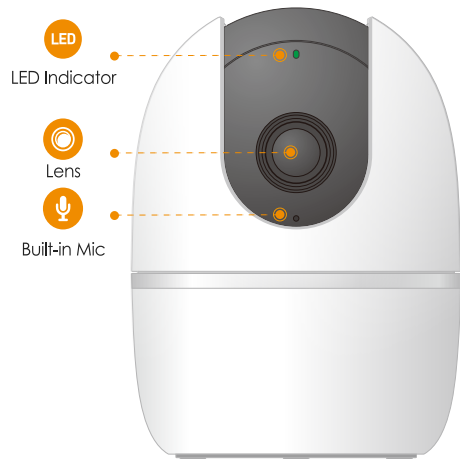

Front View

Back View

Specifications

Camera

1/3" Progressive CMOS
4MP (2560 x 1440)
Night Vision: 10m(33ft) Distance
3.6mm Fixed Lens
Field of View : 79° (H), 43° (V), 95.5° (D)
355° Pan & -5~80° Tilt

Video & Audio

Video Compression : H.265/H.264
Up to 25/30fps Frame Rate
Digital Zoom
Two-way Audio

Notice Management

Motion Detection
Human Detection
Configurable Region
Abnormal Sound Alarm

Network

Wi-Fi:IEEE802.11b/g/n,50m Open Field
Imou App: iOS, Android
onvif

Auxiliary Interface

Micro SD Card Slot (up to 256GB)
Built-in Mic & Speaker
Reset Button

General

DC 5V1A Power Supply
Power Consumption:< 3.75W
Working Environment:-10° C~+45° C, Less Than 95%RH
Dimensions (L x W x H):
77.4 x 77.4 x 106.2mm (3.05 x 3.05 x 4.18 inch)
Weight: 197g (0.43lb)
CE

What's in the box

- 1x Camera
- 1x Quick Start Guide
- 1x Power Adapter
- 1x Power Cable
- 1x Screw Package
- 1x Mounting Plate
- 1x Installation Position Map