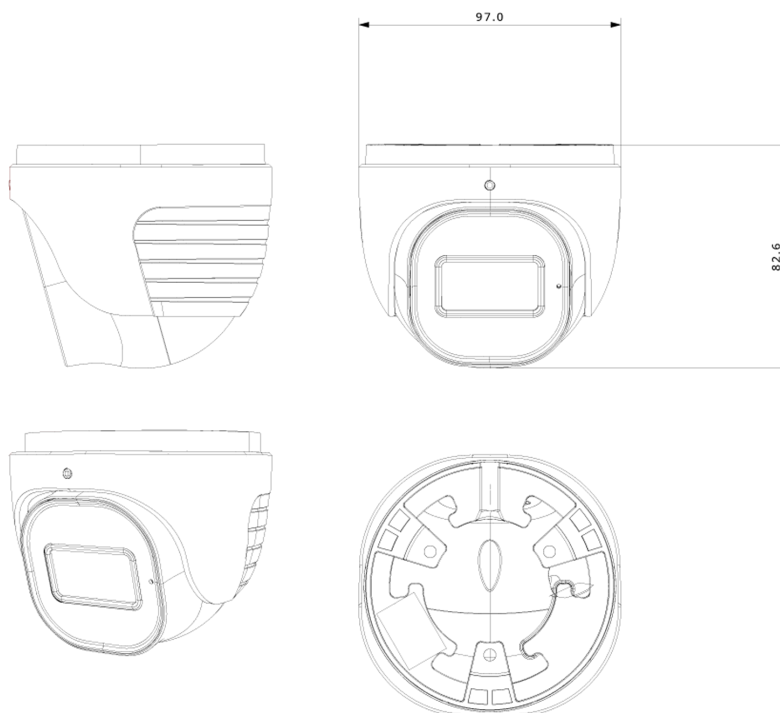

Lens	
Lens (Field of View)	2.8mm (104°)
Iris	Fixed Iris
Lens Mount	M12 Mount
Detect	40.62m(133.26ft)
Recognize	8.12m(26.64ft)
Identify	4.06m(13.32ft)

Network	
User Access	Supports simultaneous monitoring of up to 3 users with multi-stream real-time transmission
Network Protocol	IPv4, IPv6, TCP, UDP, DHCP, NTP, DDNS, 802.1X, RTSP, Multicast, UPnP, Email, FTP, HTTPS, QoS, P2P
Remote Monitoring	IE Browsing (Plug-In required), Chrome/Edge/Safari/Firefox plug-in free browsing, Ossia VMS Software, Provision Cam2 Mobile App
Ethernet	100Mbps
ONVIF	Profile T/S/G

Connectivity	
Network	RJ45 (+PoE)
Audio Connectivity	Built-in Microphone + Audio input

Alarm	No
SD Card	Event/Schedule based Main/Substream recording (Up to 256Gb)
Wiegand	No
Power	DC Socket
Analog Video Output	No

Housing	
PoE	Yes
Illumination	20m (1 High-Power IR LED)
Power Supply	DC12V/~400mA / PoE/~6W
Protection Rate	Water Proof: IP67
Work Environment	-30°C~60°C, 10%~90% Humidity
Bracket	3-Axis Bracket
Dimensions	Ø97mm×82.6mm
Weight (gross)	~520g
Hard Reset Button	Yes

DIMENSIONS

ACCESSORIES